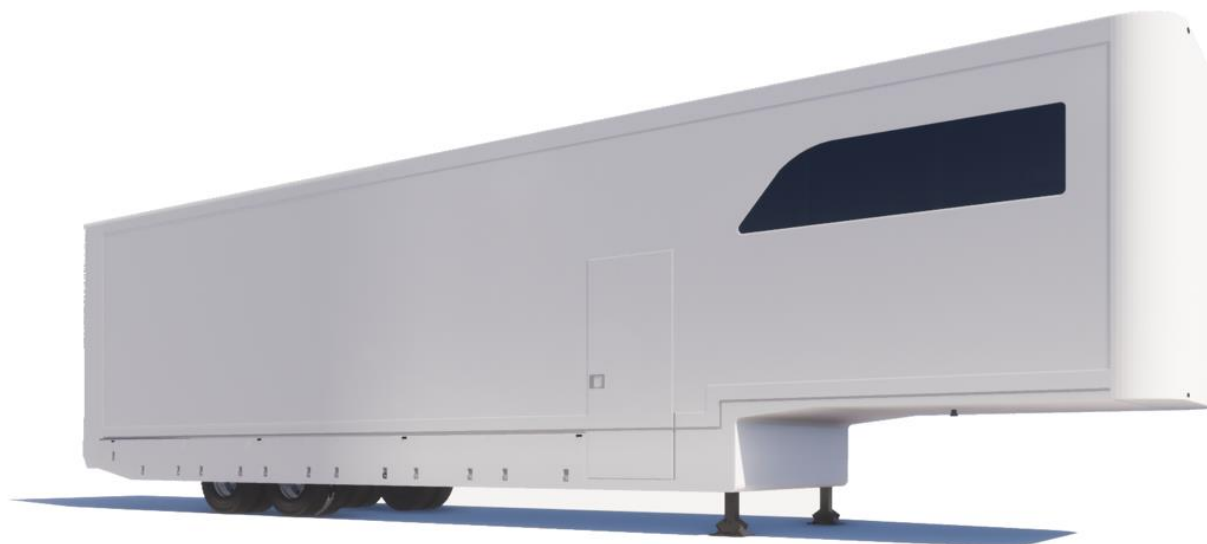

4ADDOCK

D I S T R I B U T I O N

MIELE M2 VERSION 10 M

PK14