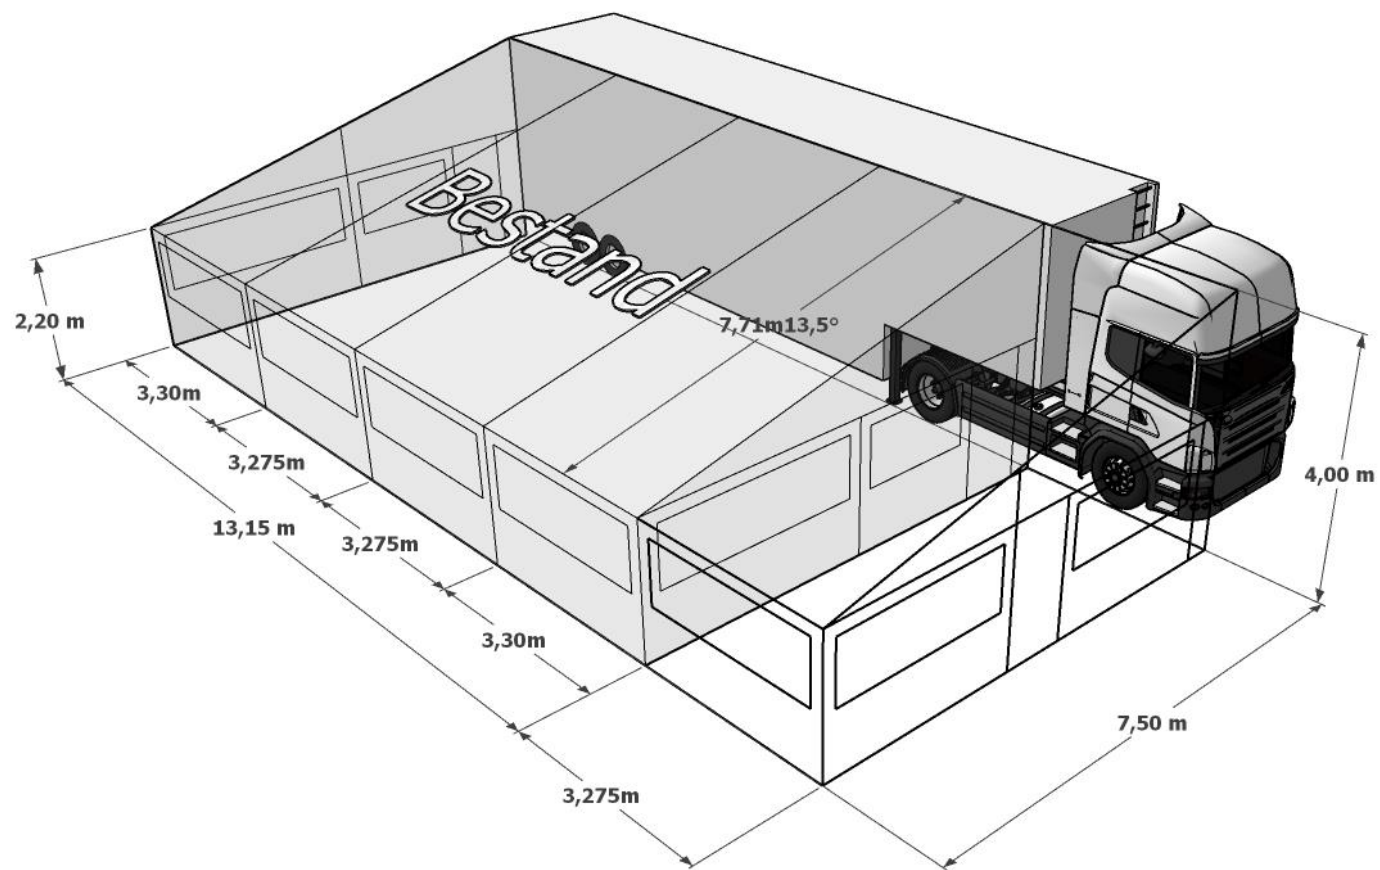

4ADOCK
DISTRIBUTION