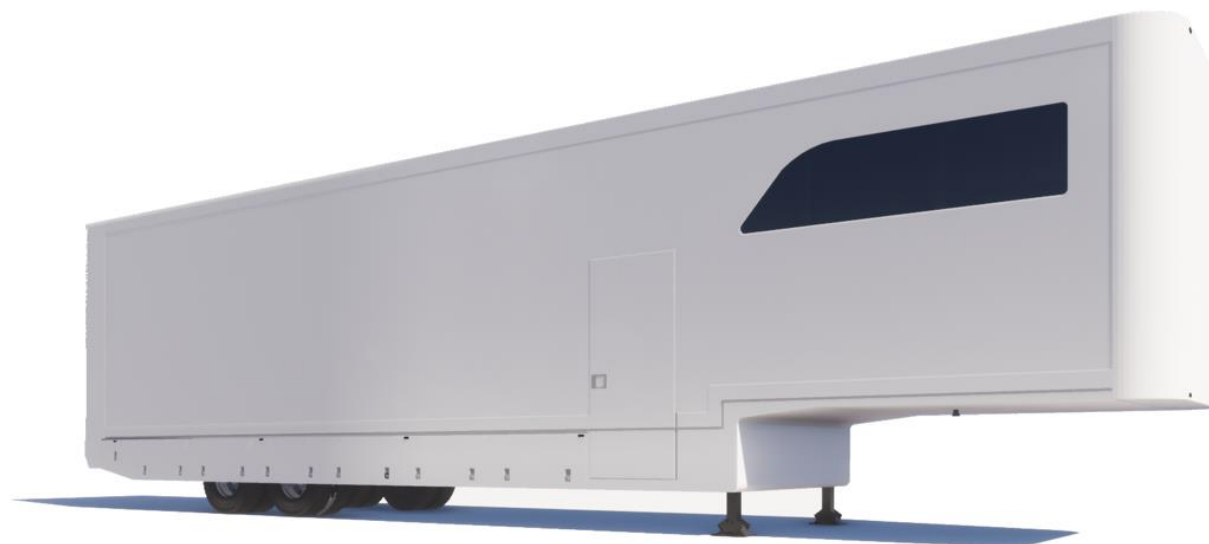

4ADDOCK

D I S T R I B U T I O N

MIELE M2 VERSION 13 M

PK12