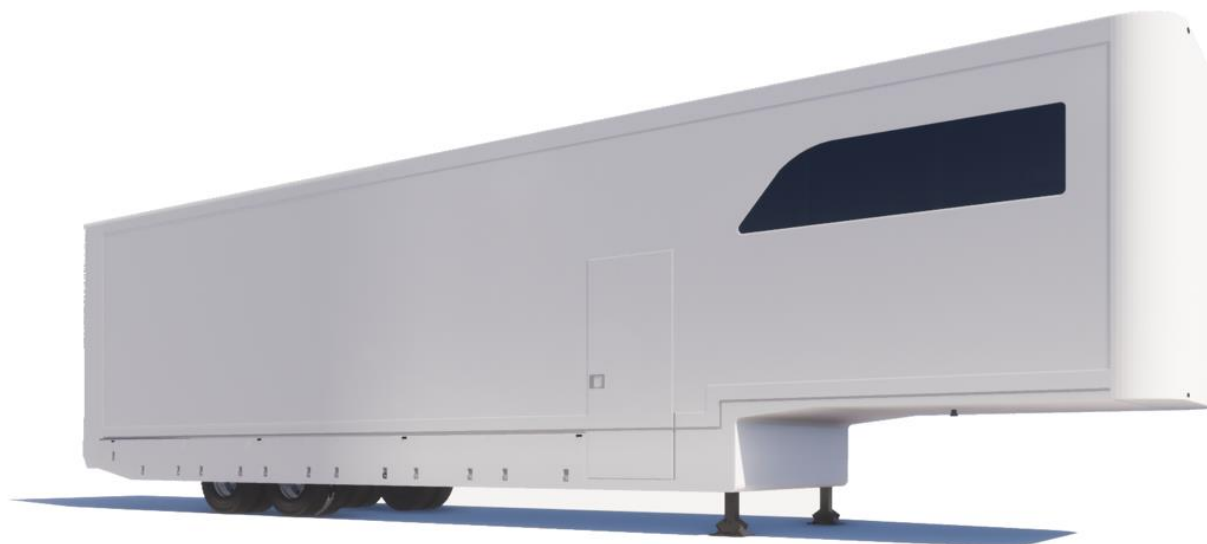

4ADDOCK

D I S T R I B U T I O N

MIELE M2 VERSION 13 M

PK08 / PK10