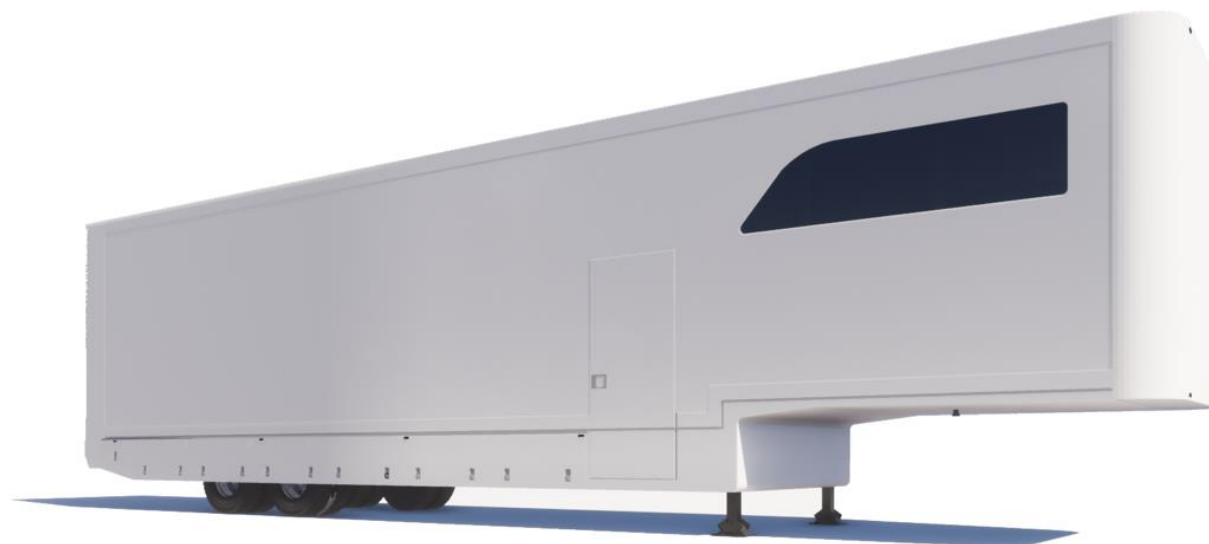

4ADDOCK

D I S T R I B U T I O N

MIELE M2 VERSION 13 M

PK10