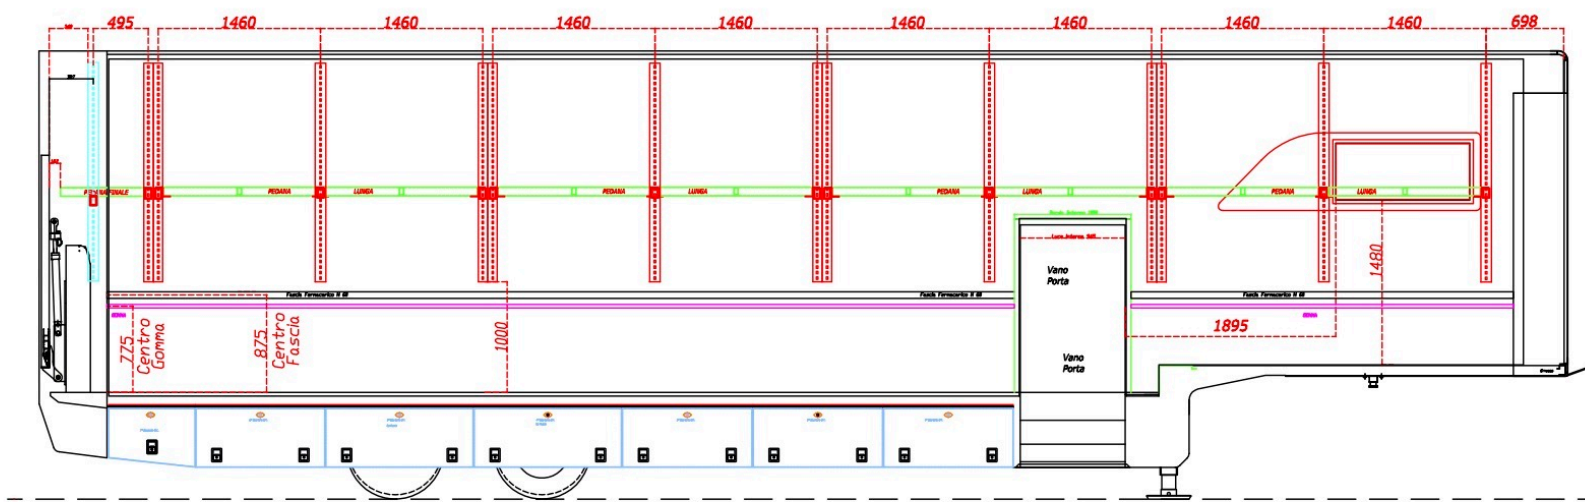

DISTRIBUTION