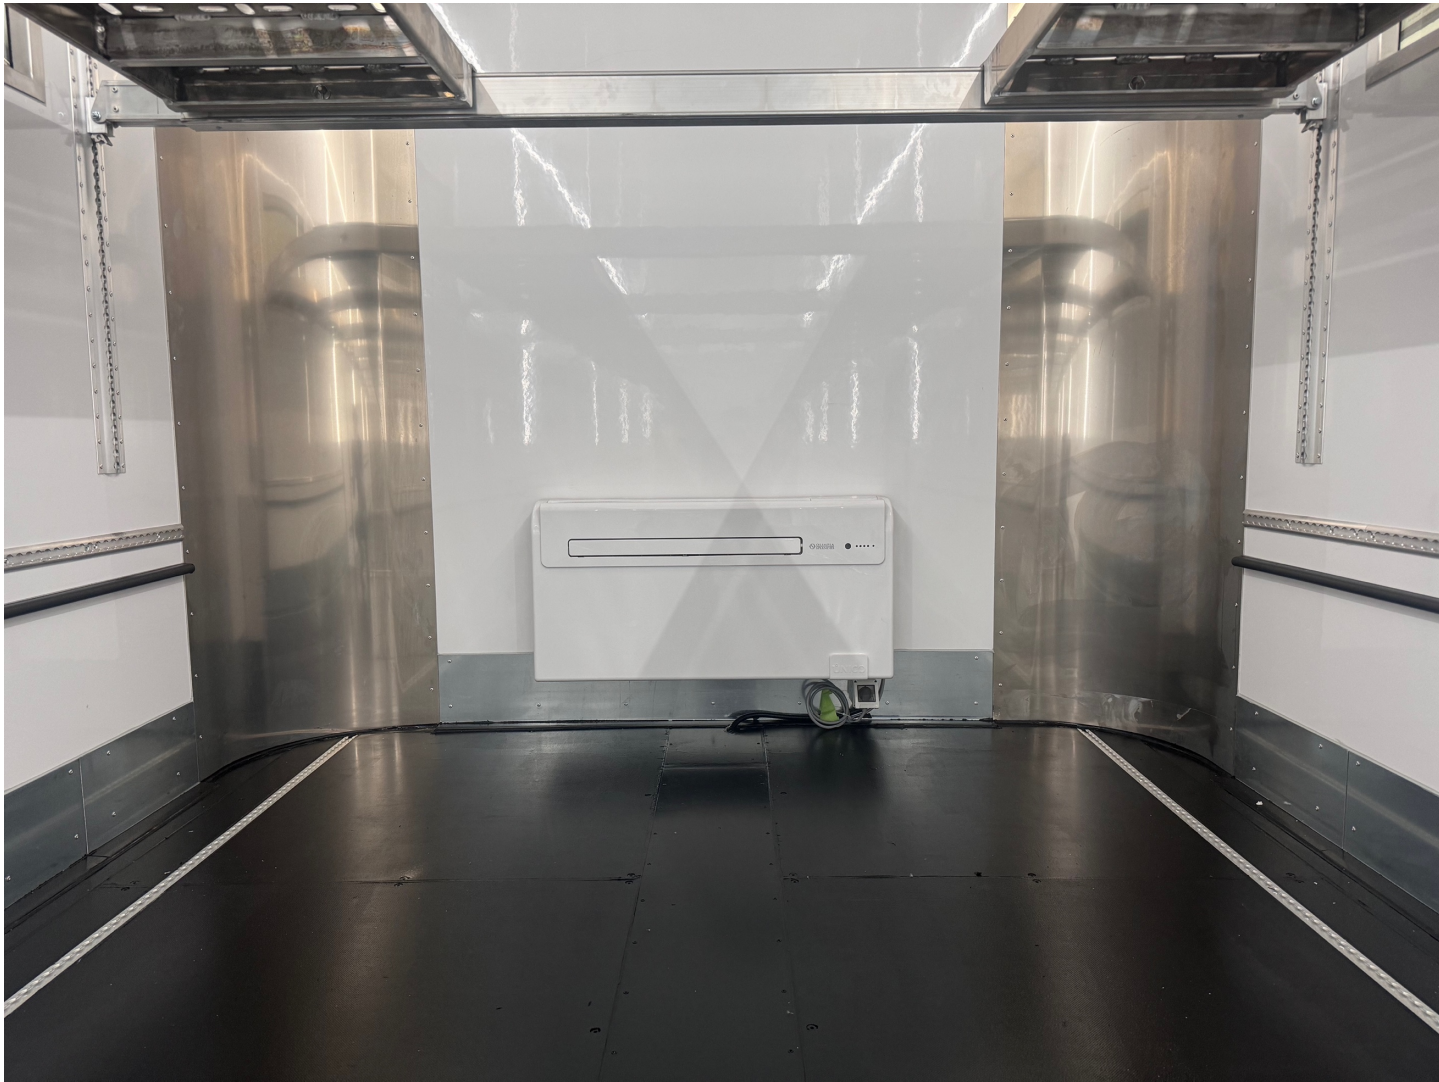

4ADDOCK
DISTRIBUTION

4ADDOCK
DISTRIBUTION

TECHNICAL SPECIFICATIONS

BRAND:	MIELE
YEAR:	2024
COLOR:	WHITE 9003
TOTAL WEIGHT:	28.000 KG
AXLES:	2
TIRES:	245/70 R19,5
OUTSIDE LENGTH:	14.030 MM
INSIDE LENGTH:	13.640 MM
OUTSIDE WIDTH:	2550 MM
INSIDE WIDTH:	2480 MM
OUTSIDE HEIGHT:	3950 MM
INSIDE HEIGHT:	2990 MM
LIFT:	DHOLLANDIA 3000 KG
LIFT ENTRY:	2215 MM
KING PIN HEIGHT:	1120 MM
LATERAL DOOR:	1 ON THE RIGHT SIDE
LOADING CAPACITY:	6 CARS MAXIMUM
GOOSENECK:	YES
UNDERFLOOR LOCKERS:	YES
WINDOWS:	2

STOCK CONFIGURATION

WIRELESS REMOTE FOR THE LIFT

ELECTRICAL SYSTEM 220V

CHARGER VICTRON ENERGY

CABLE TO CONNECT TO THE TRACTOR UNIT

ADJUSTABLE SECOND FLOOR 13M TYPE RAMPS

36 FIXATION RINGS TYPE LOAD LOK

WHITE PAINT RAL 9003

CAPTIVE TRACK LOAD LOK ON THE WALLS (2 X 13,5 M) (13,5 M ON THE RIGHT SIDE & 13,5 M ON THE LEFT SIDE)

PROTECTIVE RUBBER GUM ON THE WALLS (2X 13,5 M) (LEFT & RIGHT)

CAPTIVE TRACK LOAD LOK IN THE FLOOR ON THE GOOSENECK (2 X 3,5 M) (LEFT & RIGHT)