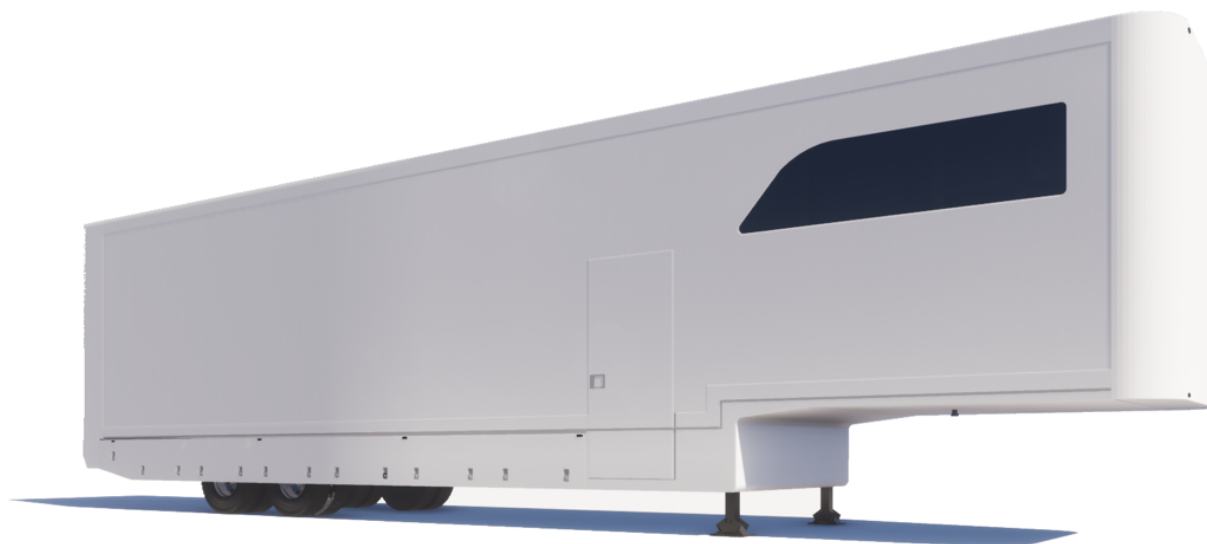

4ADDOCK

D I S T R I B U T I O N

MIELE M2 VERSION 13 M

PK09