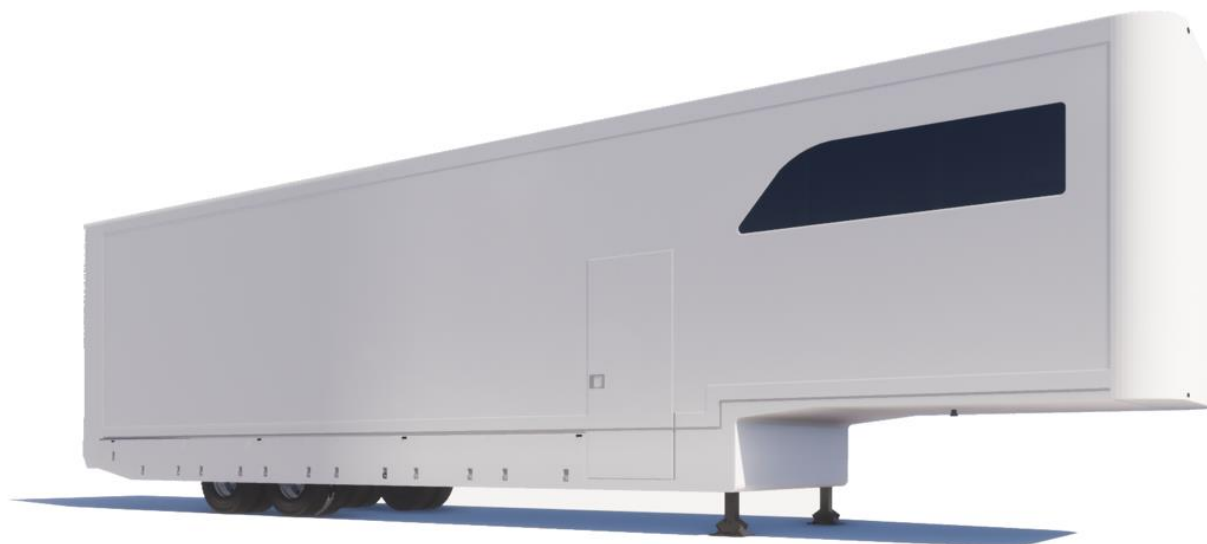

4ADDOCK

D I S T R I B U T I O N

MIELE M2

Used trailer